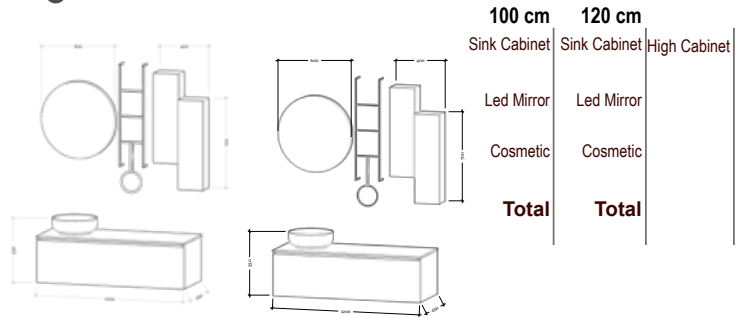

- akrilik tezgah+seramik lavabo / acrylic countertop+ceramic sink
- seramik lavabo / washbasin
- frenli kapak / soft close door
- çekmece+drawer / tandem ray+tandem rail
- dokunmatik / touch led mirror
- mdflam+mdflam / mdflam +mdflam
- stoperli çekmece rayı / drawer rail with stopper