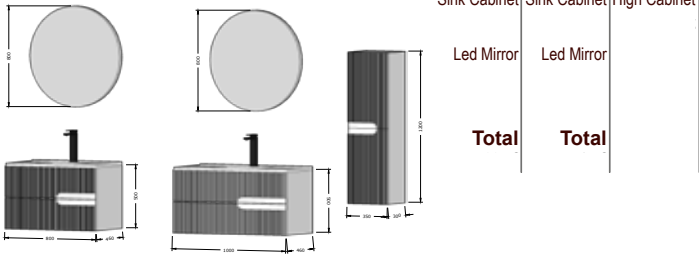

Led Mirror   Led Mirror

Total   **Total**

- ☑ dokunmatik touch led mirror
- ☑ seramik lavabo washbasin
- ☑ stoperli çekmece rayı drawer rail with stopper
- ☑ çekmece +drawer tandem ray+tandem rail
- ☑ frenli kapak soft close door
- ☑ ledli ayna mirror with led
- ☑ mdflam+lake boya mdflam +lacquer paint