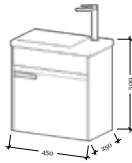

- dolaplı ayna cabinet mirror
- frenli kapak soft close door
- mdflam +mdflam mdflam +mdflam
- seramik lavabo washbasin