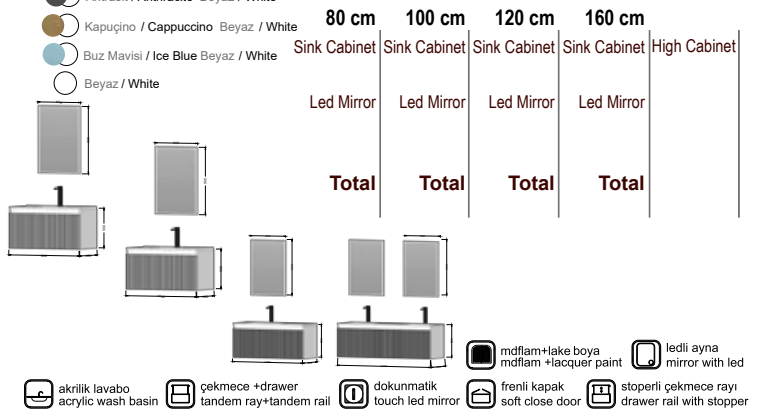

# CARRARA

○ Corchia / Corchia

- mdflam+lake boya / mdflam +lacquer paint
- seramik lavabo / washbasin
- ledli ayna / mirror with led
- çekmece+drawer / tandem ray+tandem rail
- dokunmatik / touch led mirror
- frenli kapak / soft close door
- stoperli çekmece rayı / drawer rail with stopper