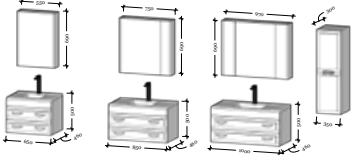

## ÇEŞME

○ Beyaz / White

● Antrasit / Anthracite

65 cm Sink Cabinet 85 cm Sink Cabinet 100 cm Sink Cabinet High Cabinet

Mirror Units Mirror Units Mirror Units

Total Total Total

mdflam +pvc kaplı yüzey mdflam +pvc coated surface