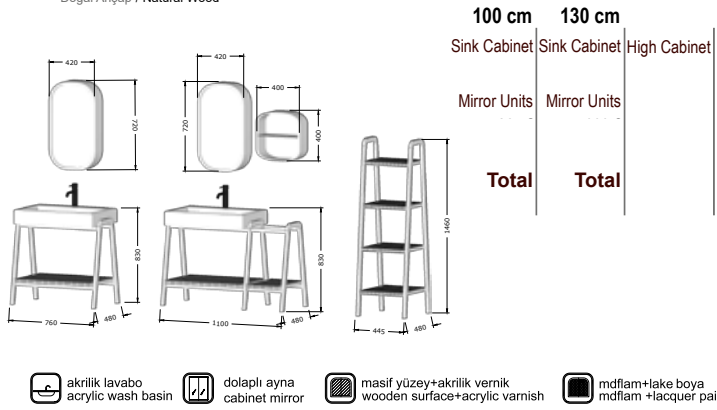

Doğal Ahşap / Natural Wood