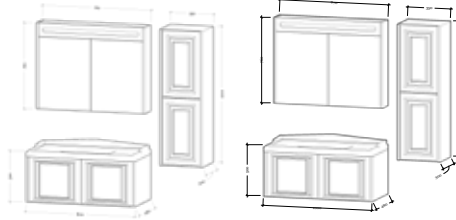

- Somon / Salmon
- Buz Mavisi / Ice Blue
- Beyaz / White
- Antrasit / Anthracite
- Mint Yeşilli / Mint Green

**56 cm**  
Sink Cabinet

Mirror Units

**Total**

- Beyaz / White
- Antrasit / Anthracite

**80 cm** Sink Cabinet **100 cm** Sink Cabinet High Cabinet