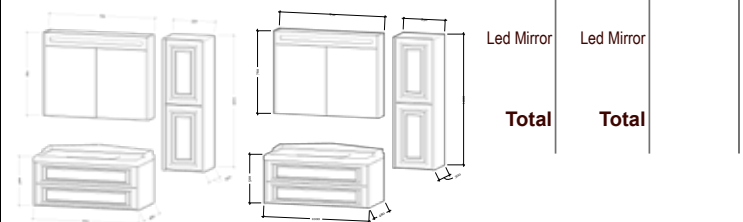

Led Mirror   Led Mirror

Total   **Total**

- ☑ ledli ayna mirror with led
- ☑ mdflam+lake boya mdflam +lacquer paint
- ☑ frenli kapak soft close door
- ☑ dolaplı ayna cabinet mirror
- ☑ çekmece +drawer tandem ray+tandem rail
- ☑ stoperli çekmece rayı drawer rail with stopper
- ☑ seramik lavabo washbasin