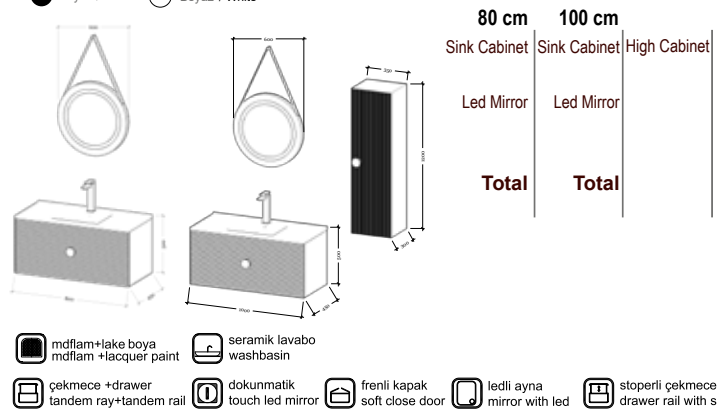

Siyah / Black Beyaz / White