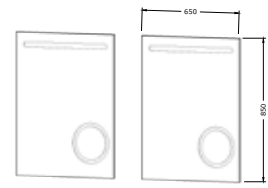

- Somon / Salmon
- Buz Mavisi / Ice Blue
- Beyaz / White
- Antrasit / Anthracite
- Mint Yeşilli / Mint Green

**56 cm**  
Sink Cabinet

Mirror Units

**Total**

- Beyaz / White
- Antrasit / Anthracite

**80 cm** Sink Cabinet **100 cm** Sink Cabinet High Cabinet

Led Mirror Led Mirror

**Total** **Total**

- Taş Gri / Stone Gray

**135 cm**  
Sink Cabinet High Cabinet

Led Mirror

Cosmetic

**Total**

- Beyaz / White
- Barok / Baroque

**152 cm**  
Sink Cabinet High Cabinet

Led Mirror

**Total**