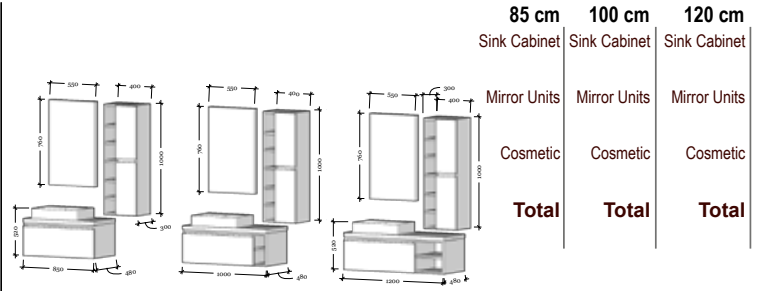

85 cm **100 cm** **120 cm**
Sink Cabinet Sink Cabinet Sink Cabinet

Mirror Units Mirror Units Mirror Units

Cosmetic Cosmetic Cosmetic

Total **Total** **Total**

- pano ayna dashboard mirror
- frenli kapak soft close door
- mdflam +mdflam mdflam +mdflam
- seramik lavabo washbasin
- stoperli çekmece rayı drawer rail with stopper