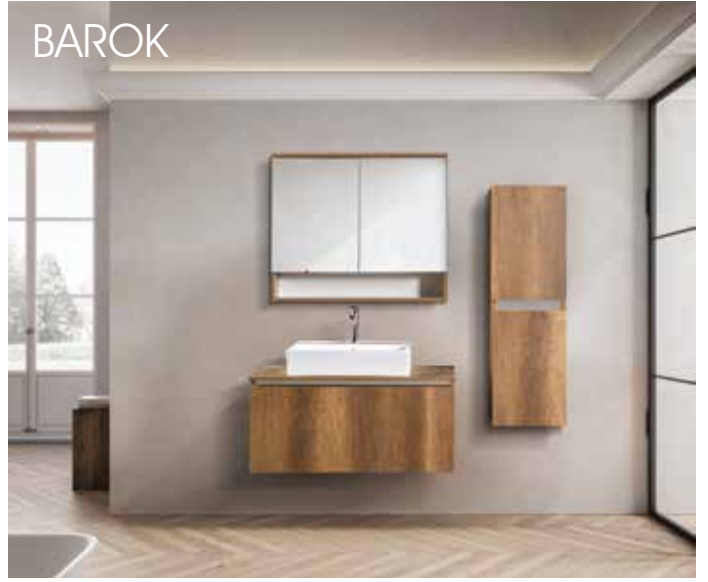

BAROK

● Barok / Baroque

80 cm Sink Cabinet 100 cm Sink Cabinet High Cabinet

Mirror Units Mirror Units
Total Total