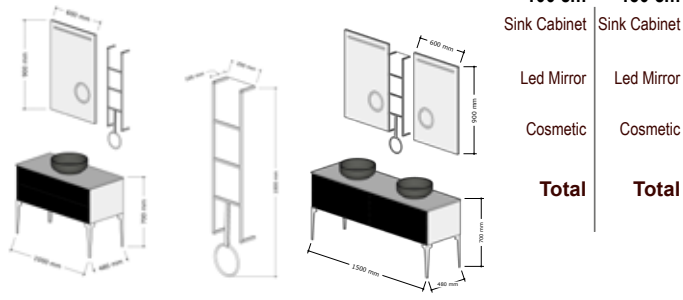

# NEMESIS

Gloria / Gloria

- mdflam+lake boya mdflam+lacquer paint
- seramik lavabo washbasin
- çekmece+drawer tandem ray+tandem rail
- dokunmatik touch led mirror
- ledli ayna mirror with led
- stoperli çekmece rayı drawer rail with stopper