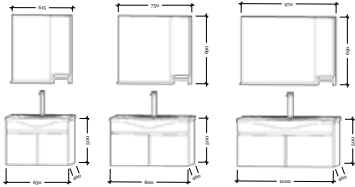

# LUVIO

- Antrasit / Anthracite Beyaz / White
- Beyaz / White

65 cm	80 cm	100 cm	High Cabinet
Sink Cabinet	Sink Cabinet	Sink Cabinet	
Mirror Units	Mirror Units	Mirror Units	
<b>Total</b>	<b>Total</b>	<b>Total</b>	