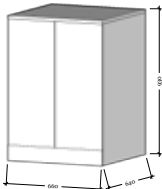

**45 cm**

Sink Cabinet

Mirror Units

**Total**

-  dolaplı ayna cabinet mirror
-  frenli kapak soft close door
-  mdflam +mdflam mdflam +mdflam
-  seramik lavabo washbasin

○ Beyaz / White

**70 cm**

**Total**