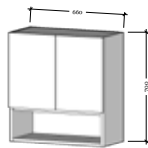

**45 cm**

Sink Cabinet

Mirror Units

**Total**

-  dolaplı ayna cabinet mirror
-  frenli kapak soft close door
-  mdflam +mdflam mdflam +mdflam
-  seramik lavabo washbasin

○ Beyaz / White

**70 cm**

**Total**