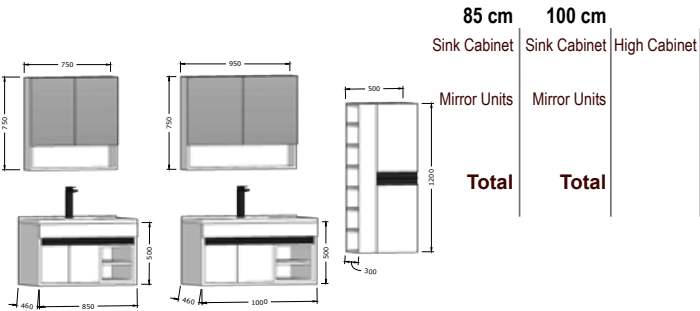

mdflam+mdflam mdflam+mdflam çekmece+drawer tandem ray+tandem rail frenli kapak soft close door seramik lavabo washbasin