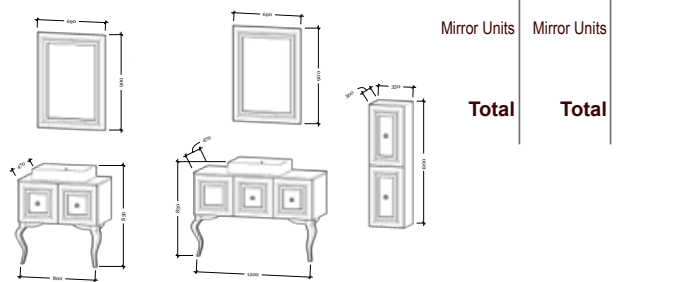

Mirror Units   Mirror Units

Total   **Total**

- ☑ frenli kapak soft close door
- ☑ mdflam +mdflam mdflam +mdflam
- ☑ mdflam +pvc kaplı yüzey mdflam +pvc coated surface
- ☑ seramik lavabo washbasin