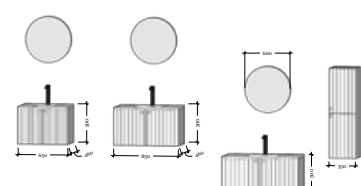

## D LINE

● Haki / Khaki ● Kiremit / Tile ○ Beyaz / White

65 cm Sink Cabinet 85 cm Sink Cabinet 100 cm Sink Cabinet High Cabinet

Led Mirror Led Mirror Led Mirror

Total Total Total

mdflam +pvc kaplı yüzey mdflam +pvc coated surface