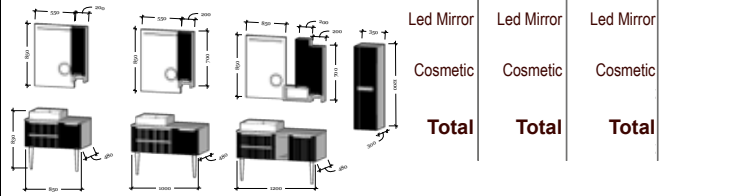

Led Mirror   Led Mirror   Led Mirror

Cosmetic   Cosmetic   Cosmetic

Total   **Total**   **Total**

- ☑ ledli ayna mirror with led
- ☑ mdflam +pvc kaplı yüzey mdflam +pvc coated surface
- ☑ stoperli çekmece rayı drawer rail with stopper
- ☑ frenli kapak soft close door
- ☑ seramik lavabo washbasin
- ☑ çekmece +drawer tandem ray+tandem rail
- ☑ dokunmatik touch led mirror
- ☑ masif yüzey+takrilik vernik wooden surface+acrylic varnish