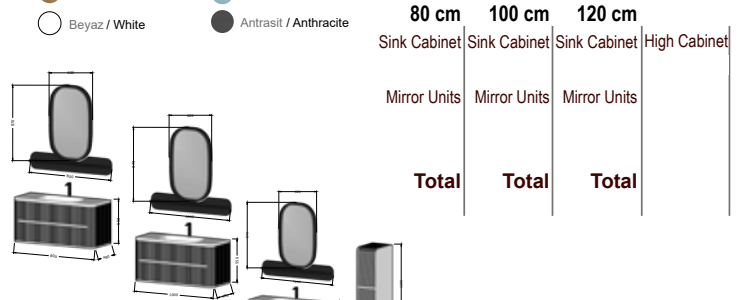

- akrilik lavabo acrylic wash basin
- çekmece+drawer tandem ray+tandem rail
- mdflam+lake boya mdflam+lacquer paint
- stoperli çekmece rayı drawer rail with stopper