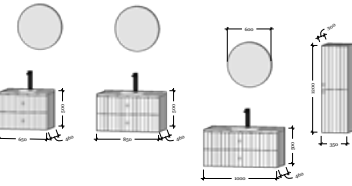

## C LINE

● Haki / Khaki ● Kiremit / Tile ○ Beyaz / White

65 cm Sink Cabinet 85 cm Sink Cabinet 100 cm Sink Cabinet High Cabinet

Led Mirror Led Mirror Led Mirror

Total Total Total

mdflam +pvc kaplı yüzey mdflam +pvc coated surface