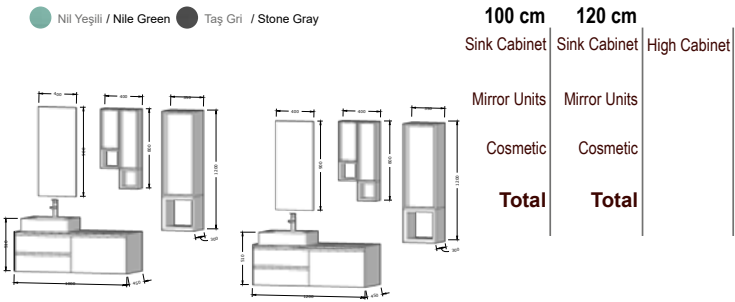

- mdflam+pvc kaplı yüzey / mdflam +pvc coated surface
- seramik lavabo / washbasin
- pano ayna / dashboard mirror
- çekmece+drawer / tandem ray+tandem rail
- frenli kapak / soft close door
- stoperli çekmece rayı / drawer rail with stopper