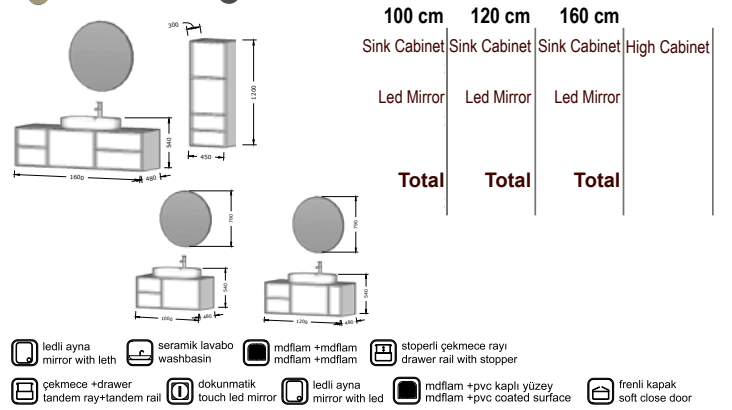

Malta-Keten / Malta-Linen Antrasit / Anthracite