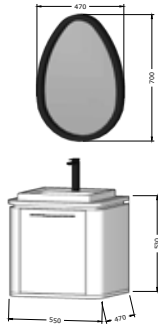

- Somon / Salmon
- Buz Mavisi / Ice Blue
- Beyaz / White
- Antrasit / Anthracite
- Mint Yeşilli / Mint Green