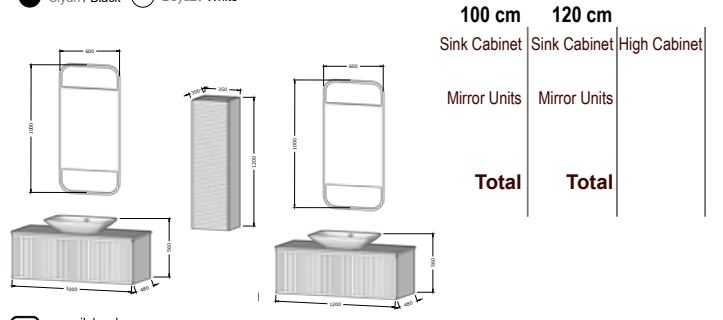

- seramik lavabo washbasin
- çekmece+drawer tandem ray+tandem rail
- mdflam+lake boya mdflam+lacquer paint
- mdflam+mdflam mdflam+mdflam
- stoperli çekmece rayı drawer rail with stopper