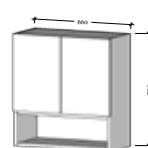

○ Beyaz / White

45 cm

Sink Cabinet

Mirror Units

Total

- dolaplı ayna cabinet mirror
- frenli kapak soft close door
- mdflam +mdflam mdflam +mdflam
- seramik lavabo washbasin

- Retro / Retro
- Beyaz / White
- Antrasit / Anthracite

45 cm

Sink Cabinet

Mirror Units

Total

- dolaplı ayna cabinet mirror
- frenli kapak soft close door
- mdflam +mdflam mdflam +mdflam
- seramik lavabo washbasin

○ Beyaz / White

70 cm

Total

- frenli kapak soft close door
- mdflam +mdflam mdflam +mdflam

○ Beyaz / White

66 cm

Total

- frenli kapak soft close door
- mdflam +mdflam mdflam +mdflam