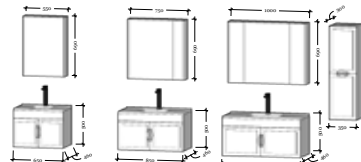

## ALAÇATI

○ Beyaz / White

● Antrasit / Anthracite

65 cm Sink Cabinet 85 cm Sink Cabinet 100 cm Sink Cabinet High Cabinet

Mirror Units Mirror Units Mirror Units

Total Total Total

mdflam +pvc kaplı yüzey mdflam +pvc coated surface