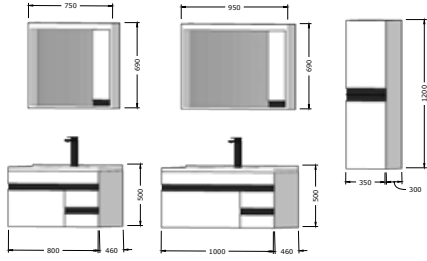

- dolaplı ayna cabinet mirror
- frenli kapak soft close door
- mdflam + mdflam
- seramik lavabo washbasin
- stoperli çekmece rayı drawer rail with stopper