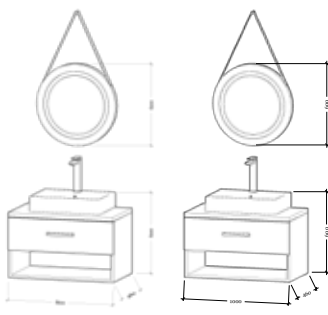

80 cm **100 cm**
Sink Cabinet Sink Cabinet High Cabinet

Led Mirror Led Mirror

Total **Total**

- mdflam +pvc kaplı yüzey mdflam +pvc coated surface
- seramik lavabo washbasin
- çekmece +drawer tandem ray+tandem rail
- dokunmatik touch led mirror
- ledli ayna mirror with led
- stoperli çekmece rayı drawer rail with stopper