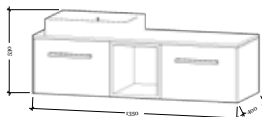

Led Mirror Led Mirror

**Total** **Total**

- Taş Gri / Stone Gray

**135 cm**  
Sink Cabinet High Cabinet

Led Mirror

Cosmetic

**Total**

- Beyaz / White
- Barok / Baroque