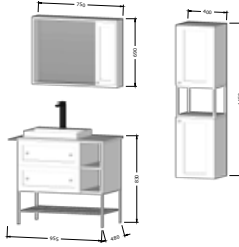

96 cm
Sink Cabinet High Cabinet

Mirror Units

Total

- frenli kapak soft close door
- stoperli çekmece rayı drawer rail with stopper
- seramik lavabo washbasin
- mdflam +pvc kaplı yüzey mdflam +pvc coated surface
- dolaplı ayna cabinet mirror