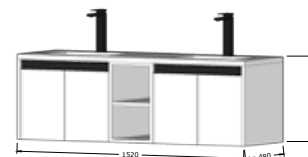

**152 cm**  
Sink Cabinet High Cabinet

Led Mirror

**Total**