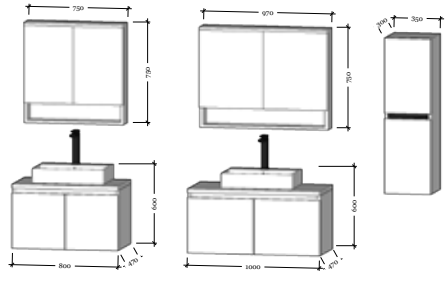

- dolaplı ayna cabinet mirror
- frenli kapak soft close door
- mdflam + mdflam
- seramik lavabo washbasin