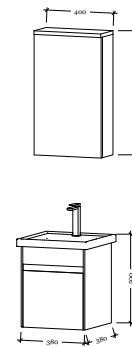

50x38 cm
Sink Cabinet
Mirror Units
Total

- dolaplı ayna cabinet mirror
- frenli kapak soft close door
- mdflam +mdflam mdflam +mdflam
- seramik lavabo washbasin