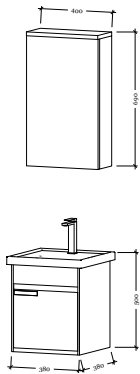

50x38 cm
Sink Cabinet
Mirror Units
Total

- dolaplı ayna cabinet mirror
- frenli kapak soft close door
- mdflam +mdflam mdflam +mdflam
- seramik lavabo washbasin