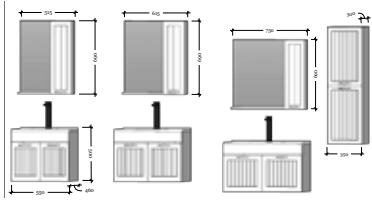

# ALYA

● Antrasit / Anthracite Beyaz / White

● Su Yeşili / Water Green Beyaz / White

○ Beyaz / White Beyaz / White

55 cm Sink Cabinet 65 cm Sink Cabinet 80 cm Sink Cabinet High Cabinet

Mirror Units Mirror Units Mirror Units  
Total Total Total