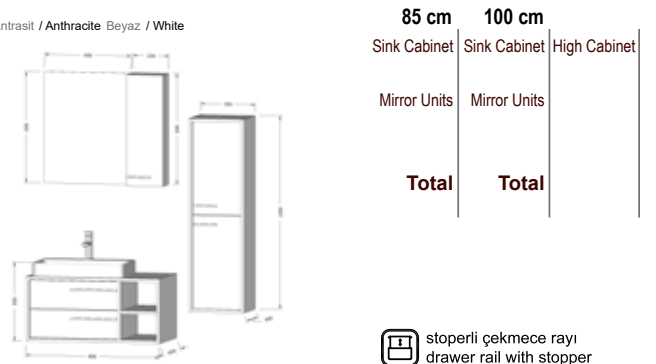

dolaplı ayna cabinet mirror frenli kapak soft close door mdflam+mdflam mdflam+mdflam stoperli çekmece rayı drawer rail with stopper seramik lavabo washbasin