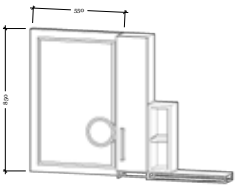

- Taş Gri / Stone Gray