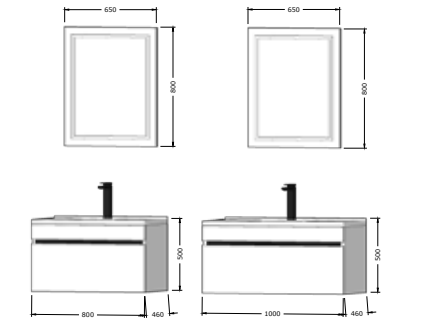

- çekmece + drawer tandem ray+tandem rail
- ledli ayna mirror with led
- stoperli çekmece rayı drawer rail with stopper
- seramik lavabo washbasin
- mdflam + pvc kaplı yüzey mdflam + pvc coated surface
- mdflam + mdflam