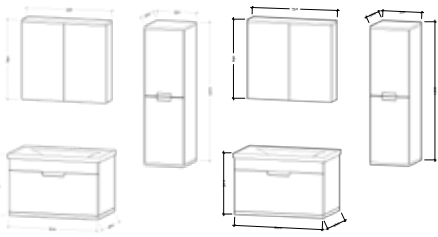

60 cm **80 cm**
Sink Cabinet Sink Cabinet High Cabinet

Mirror Units Mirror Units

Total **Total**

- seramik lavabo washbasin
- mdflam +mdflam mdflam +mdflam
- mdflam+lake boya mdflam+lacquer paint
- frenli kapak soft close door
- dolaplı ayna cabinet mirror
- stoperli çekmece rayı drawer rail with stopper
- çekmece +drawer tandem ray+tandem rail