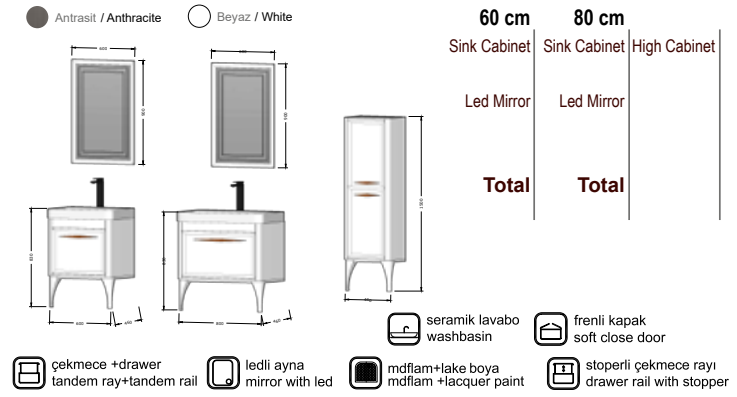

- çekmece+drawer / tandem ray+tandem rail
- ledli ayna / mirror with led
- mdflam+lake boya / mdflam +lacquer paint
- seramik lavabo / washbasin
- frenli kapak / soft close door
- stoperli çekmece rayı / drawer rail with stopper