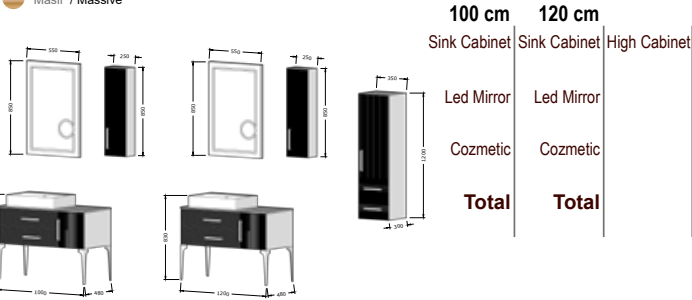

- masif yüzey+akrilik vernik wooden surface+acrylic varnish
- stoperli çekmece rayı drawer rail with stopper
- dokunmatik touch led mirror
- frenli kapak soft close door
- ledli ayna mirror with led
- çekmece+drawer tandem ray+tandem rail
- seramik lavabo washbasin