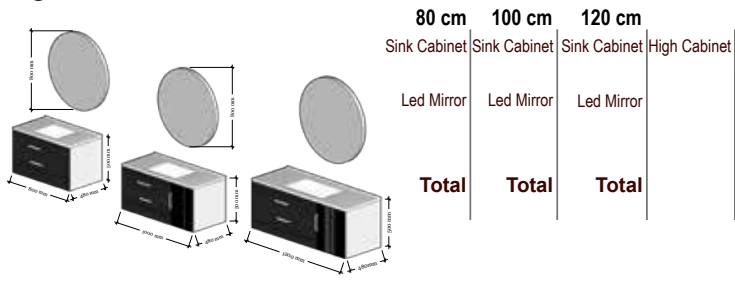

# CARRARA

○ Corchia / Corchia

- mdflam+lake boya / mdflam +lacquer paint
- seramik lavabo / washbasin
- ledli ayna / mirror with led
- çekmece+drawer / tandem ray+tandem rail
- dokunmatik / touch led mirror
- frenli kapak / soft close door
- stoperli çekmece rayı / drawer rail with stopper